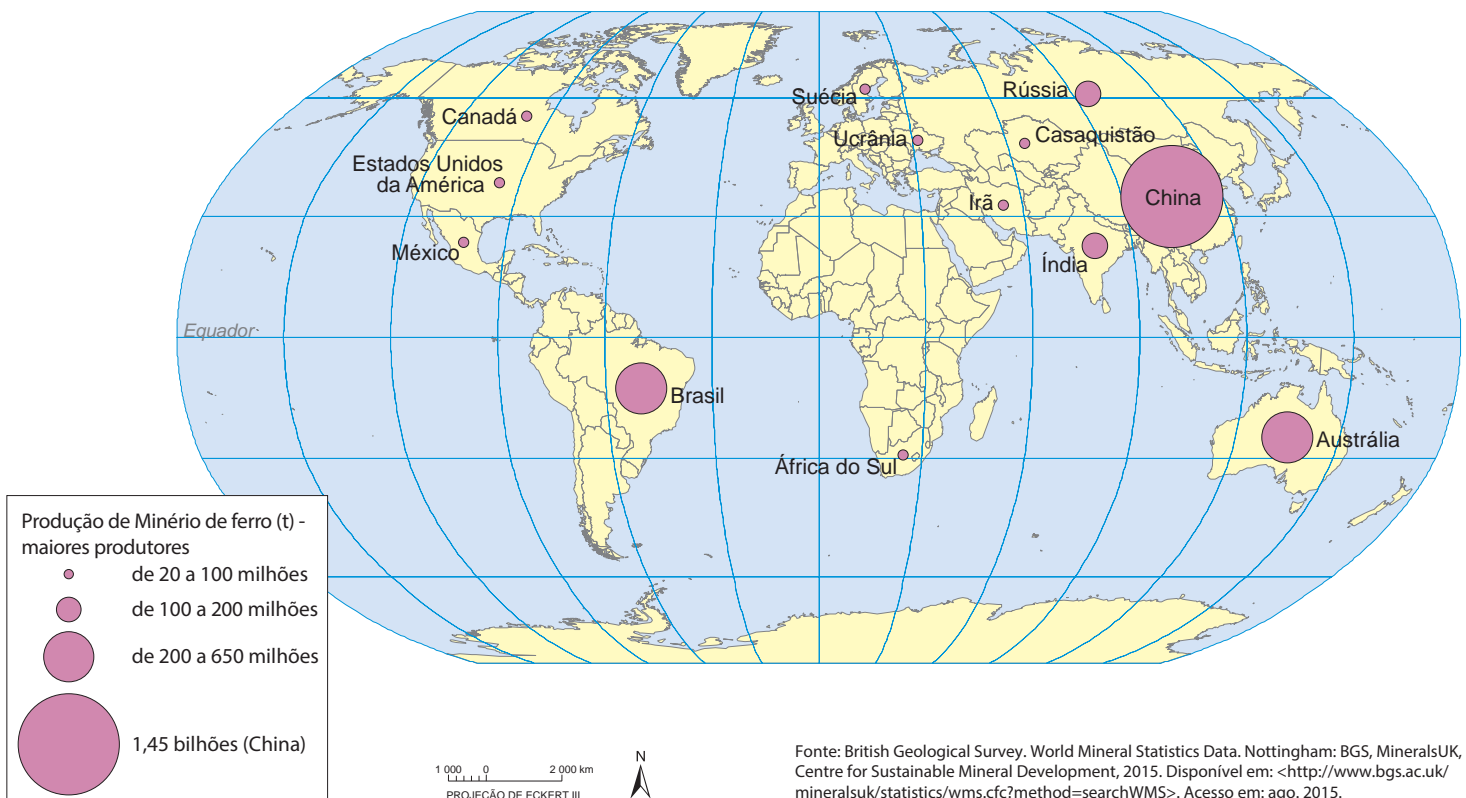

Estanho

Minério de ferro

Fonte: British Geological Survey. World Mineral Statistics Data. Nottingham: BGS, MineralsUK, Centre for Sustainable Mineral Development, 2015. Disponível em: <<http://www.bgs.ac.uk/mineralsuk/statistics/wms.cfc?method=searchWMS>>. Acesso em: ago. 2015.