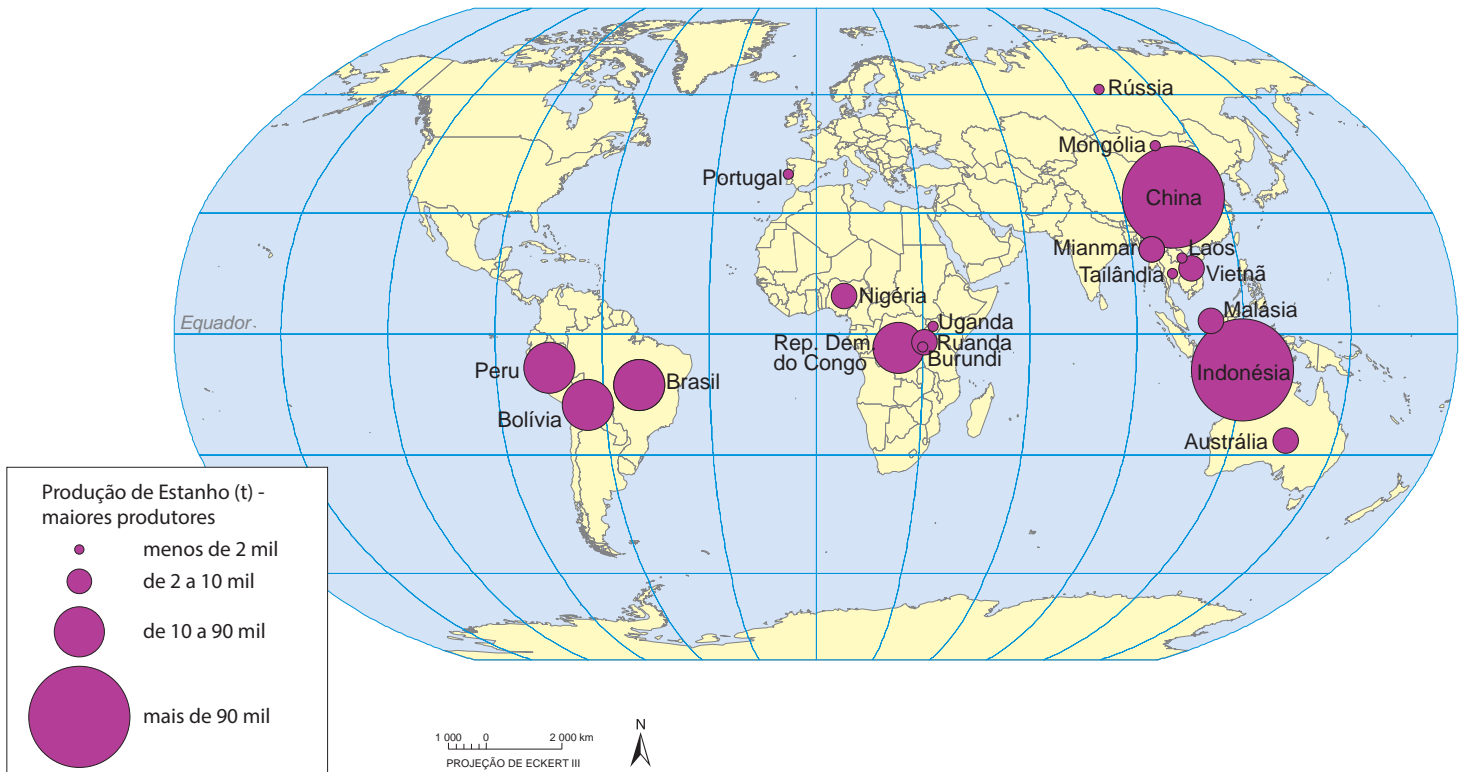

Estanho

Minério de ferro

Fonte: British Geological Survey. World Mineral Statistics Data. Nottingham: BGS, MineralsUK, Centre for Sustainable Mineral Development, 2015. Disponível em: <<http://www.bgs.ac.uk/mineralsuk/statistics/wms.cfc?method=searchWMS>>. Acesso em: ago. 2015.